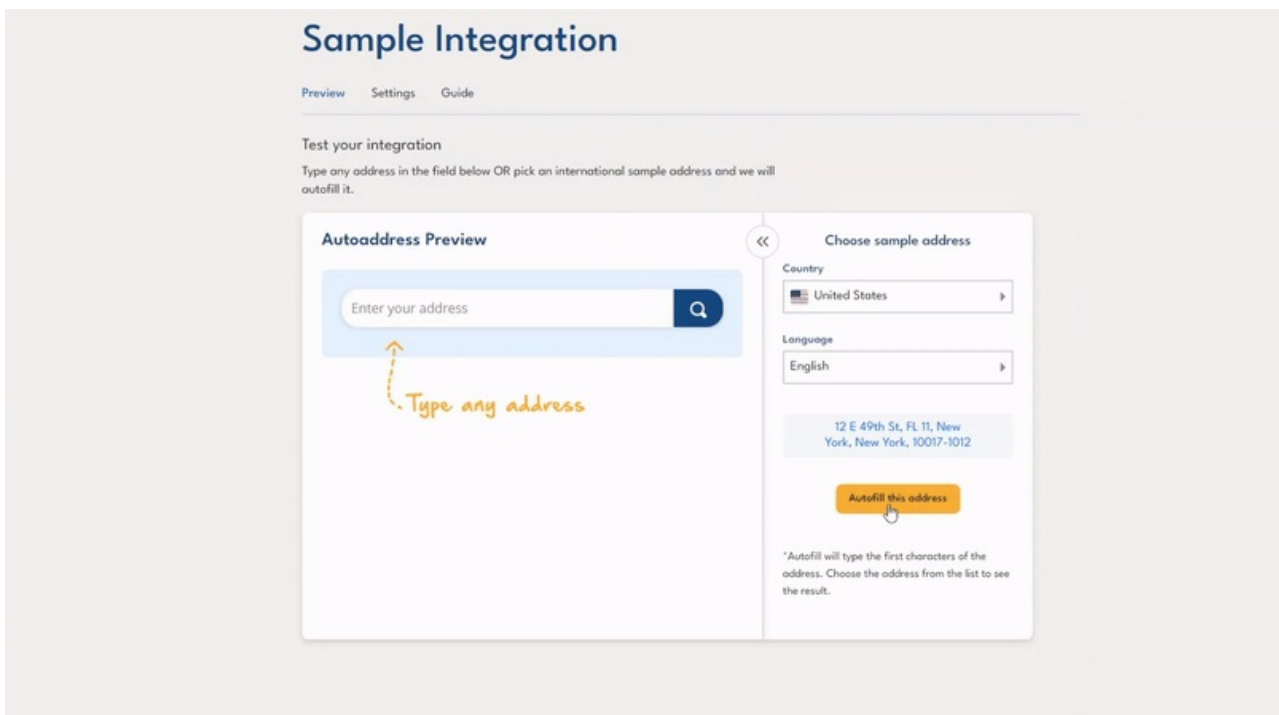

3. Preview it in action

02/20/2024 4:58 am EST

Click on the dashboard *Try it out now* panel to navigate to the preview setting of your Integration.

We've pre-selected every country so you can go ahead and type any address to see how it works.

We've included a simple World Sample Address selector on the right, just choose a Country and a Language and you'll see a sample address. Click on *Autofill this address* and we'll mimic a user in that country typing the address into our form so you can view their experience.