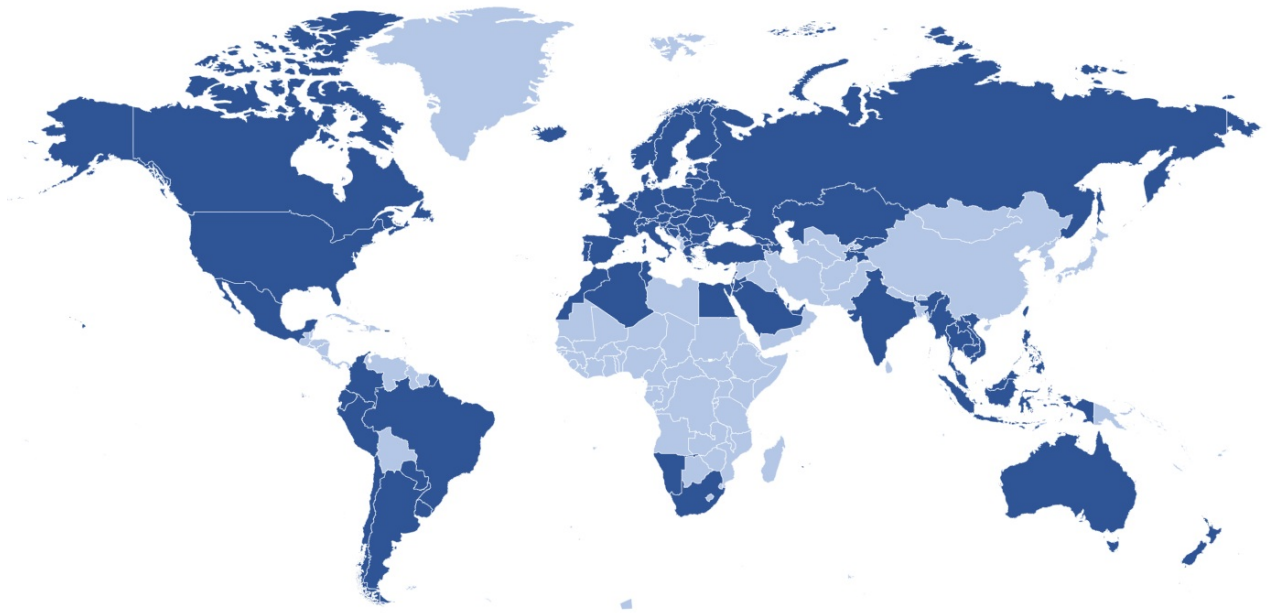

What countries do you support?

09/05/2023 4:59 pm EDT

We can capture addresses for over 250 countries and territories. We work with leading data providers including USPS, Royal Mail, Eircode, and TomTom to source address and location information. We have detailed building level information for over 100 countries, shown in dark blue in the map below. We update our data in-line with our data providers releases, for example our UK data is updated daily.

COUNTRY	ADDRESS CAPTURE	AUTOCOMPLETE
Slovenia	✓	✓
Solomon Islands	✓	
Somalia	✓	
South Africa	✓	✓
South Georgia and the South Sandwich Islands	✓	
South Sudan	✓	
Spain	✓	✓
Sri Lanka	✓	
Sudan	✓	
Suriname	✓	
Svalbard and Jan Mayen	✓	
Sweden	✓	✓
Switzerland	✓	✓
Syrian Arab Republic	✓	
Taiwan, Province of China	✓	✓
Tajikistan	✓	✓
Tanzania, United Republic of	✓	
Thailand	✓	✓
Timor-Leste	✓	
Togo	✓	
Tokelau	✓	
Tonga	✓	
Trinidad and Tobago	✓	
Tunisia	✓	✓
Turkey	✓	✓
Turkmenistan	✓	
Turks and Caicos Islands	✓	
Tuvalu	✓	
Uganda	✓	
Ukraine	✓	✓
United Arab Emirates	✓	✓
United Kingdom	✓	✓
United States	✓	✓
United States Minor Outlying Islands	✓	
Uruguay	✓	✓
Uzbekistan	✓	
Vanuatu	✓	
Venezuela	✓	
Viet Nam	✓	✓
Virgin Islands, British	✓	
Virgin Islands, U.S.	✓	✓
Wallis and Futuna	✓	
Western Sahara	✓	
Yemen	✓	
Zambia	✓	
Zimbabwe	✓	