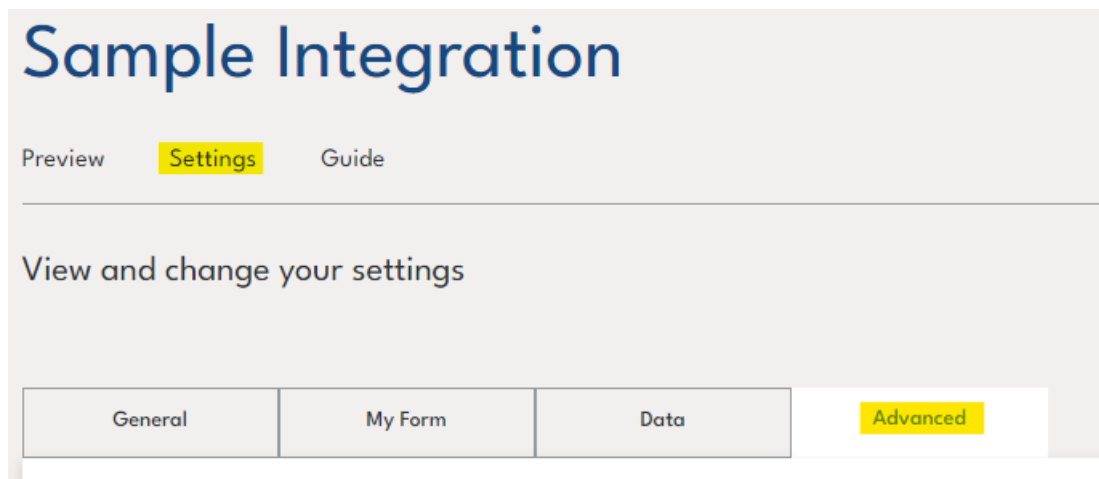

Localization Settings

By choosing the Default Country and Default Language in the settings, the selected country will be prioritized for the Autocomplete options, while the Javascript Control's text will use the chosen language.

To set these defaults, navigate to your Integration, click *Settings* and then click *Advanced*.