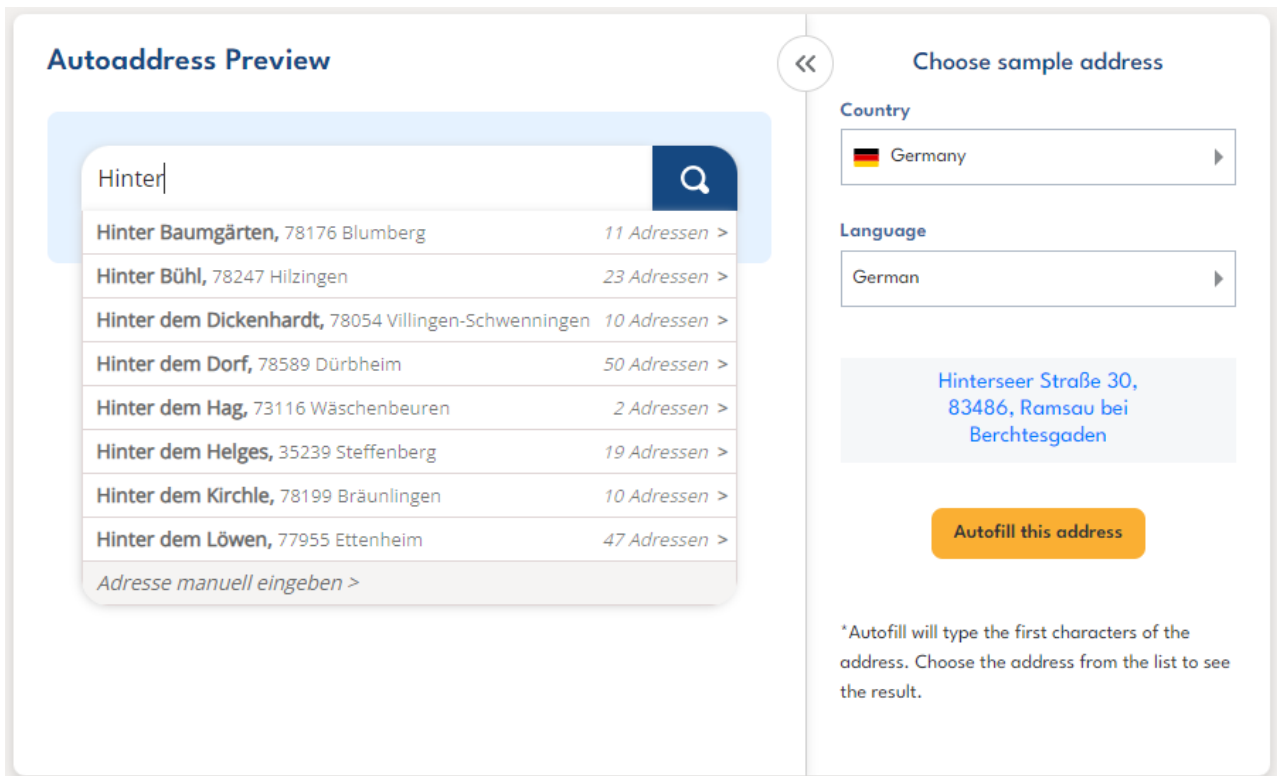

Localization Settings

By choosing the Default Country and Default Language in the settings, the selected country will be prioritized for the Autocomplete options, while the Javascript Control's text will use the chosen language.

To set these defaults, navigate to your Integration, click *Settings* and then click *Advanced*.

Here you can choose your default country and language that are most suitable for your integrations.

There are two further settings that must be noted when choosing the default country and language.

- When **Use GEO-IP location bias** is toggled on, it will prioritize the country that the user is based in rather than the default country that is set.
- When **Use Browser language setting** is toggled on, it will use the language of the browser of the user rather than the default language that is set.